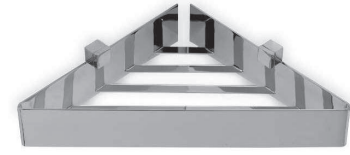

2294

2304

2207

2200

2364

2200/Q

2365

1802

2366

2203/D

2201

2201/Q

1805

2270

1804

1803

2367

2367/Q

FLAB
DETTAGLI
DI STILE

UNI
TY.

grille
griglie

GRIGLIE