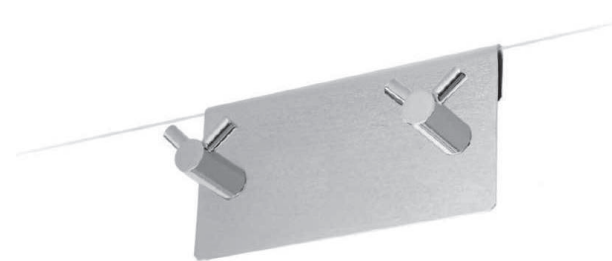

### Porta rotolo con paletta

*paper roll holder with vane*

€ 78,00\*

H 14 / P 10 / L 14

956/A1

Appendino box doccia per vetro 6/8 mm  
clothes hook for shower box glass 6/8 mm

€ 45,00\*

H 7 / P 4 / L 4

956/A2

Appendino box doccia per vetro 6/8 mm  
clothes hook for shower box glass 6/8 mm

€ 78,00\*

H 7 / P 4 / L 16

956/A3

Appendino box doccia per vetro 6/8 mm  
clothes hook for shower box glass 6/8 mm

€ 115,00\*