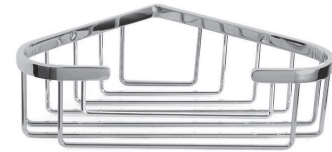

2294

2304

2207

2200

2364

2200/Q

2365

1802

2366

2203/D

2201

2201/Q

1805

2270

1804

1803

2367

2367/Q

FLAB
DETTAGLI
DI STILE

UNI
TY.

grille
griglie

GRIGLIE