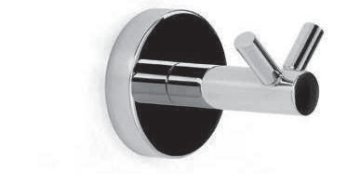

951/D

879/D

879/B

FLAB
DETTAGLI
DI STILE

UNI
TY.

956

08

954

954/P

957

958

2363

958/A