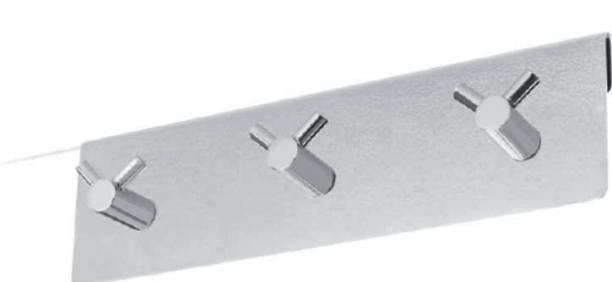

### Porta rotolo con paletta

*paper roll holder with vane*

€ 78,00\*

H 14 / P 10 / L 14

956/A1

Appendino box doccia per vetro 6/8 mm  
clothes hook for shower box glass 6/8 mm

€ 45,00\*

H 7 / P 4 / L 4

956/A2

Appendino box doccia per vetro 6/8 mm  
clothes hook for shower box glass 6/8 mm

€ 78,00\*

H 7 / P 4 / L 16

956/A3

Appendino box doccia per vetro 6/8 mm  
clothes hook for shower box glass 6/8 mm

€ 115,00\*