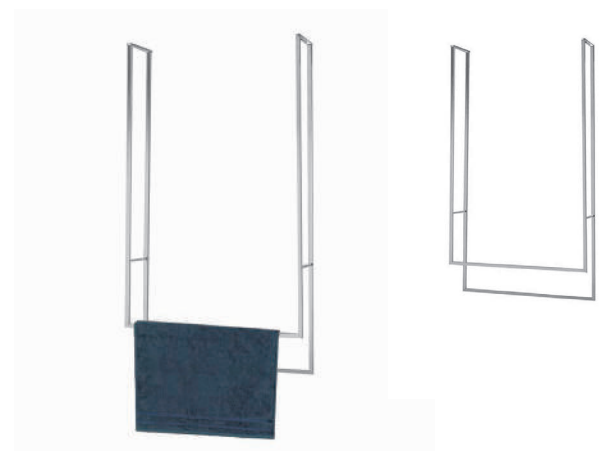

# piantane a sospensione

2370

Piantana a sospensione  
*suspended floor towel stand*

€ 732,00\*

H 115 / P 19 / L 65

2371

Piantana a sospensione  
*suspended floor towel stand*

€ 732,00\*