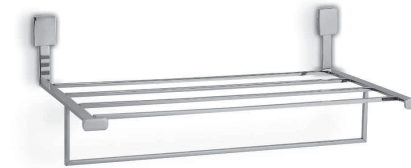

2294

2304

2207

2200

2364

2200/Q

2365

1802

2366

2203/D

2201

2201/Q

1805

2270

1804

1803

2367

2367/Q

FLAB
DETTAGLI
DI STILE

UNI
TY.

grille
griglie

GRIGLIE