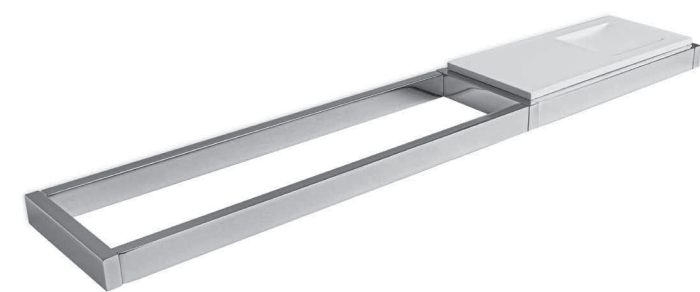

H 2 / P 7 / L 55

2375

Asta con mensola sapone  
towel bar with soap dish

€ 264,00\*

H 2,5 / P 10,5 / L 56

975/S

Porta scopino sospeso  
wall-mounted toilet brush

€ 234,00\*