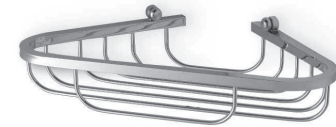

2294

2304

2207

2200

2364

2200/Q

2365

1802

2366

2203/D

2201

2201/Q

1805

2270

1804

1803

2367

2367/Q

FLAB
DETTAGLI
DI STILE

UNI
TY.

grille
griglie

GRIGLIE