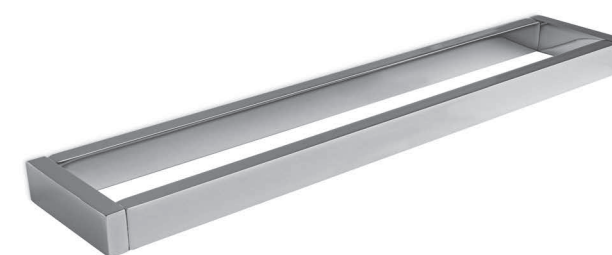

978

Asta 55
55 cm towel bar

€ 153,00*

H 2 / P 7 / L 55