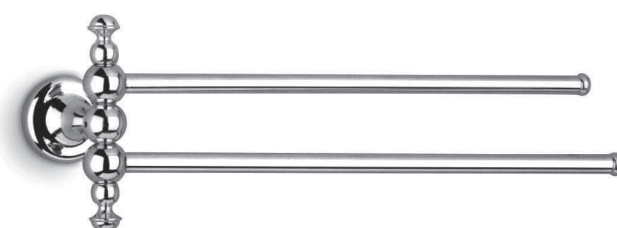

2038

Snodo
junction bar

€ 108,00*

H 12 / P 34 / L 5

* Prezzo per finitura 01 Cromo, +25% per finiture basic, +50% per finiture luxtouch / * Price for finishing 01 Chrome, +25% for basic finishing, +50% for luxtouch finishes.