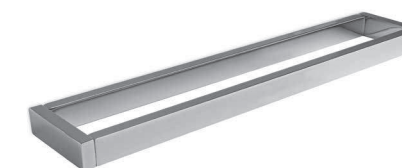

971/D

972

971

977

979/D

979/B

2376

979/S

975

FLAB
DETTAGLI
DI STILE

UNI
TY.