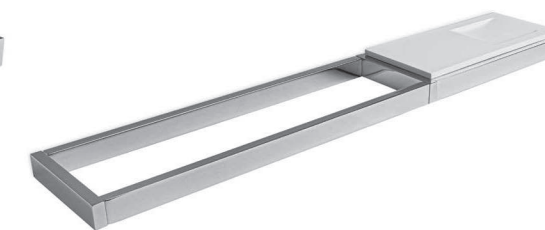

2375

975/S

2376