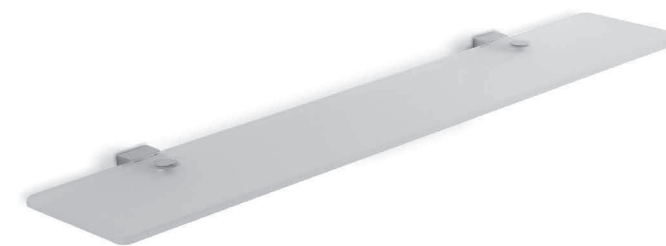

2336

Mensola
shelf

€ 152,00*

H 2 / P 13 / L 60

765/S

Porta scopino sospeso
wall-mounted toilet brush

€ 216,00*

H 41 / P 11 / L 9