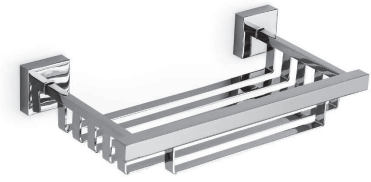

2294

2304

2207

2200

2364

2200/Q

2365

1802

2366

2203/D

2201

2201/Q

1805

2270

1804

1803

2367

2367/Q

FLAB
DETTAGLI
DI STILE

UNI
TY.

grille
griglie

GRIGLIE