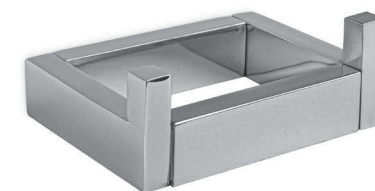

971/D

972

971

976

979/D

979/B

2376

979/S

975

FLAB
DETTAGLI
DI STILE

UNI
TY.